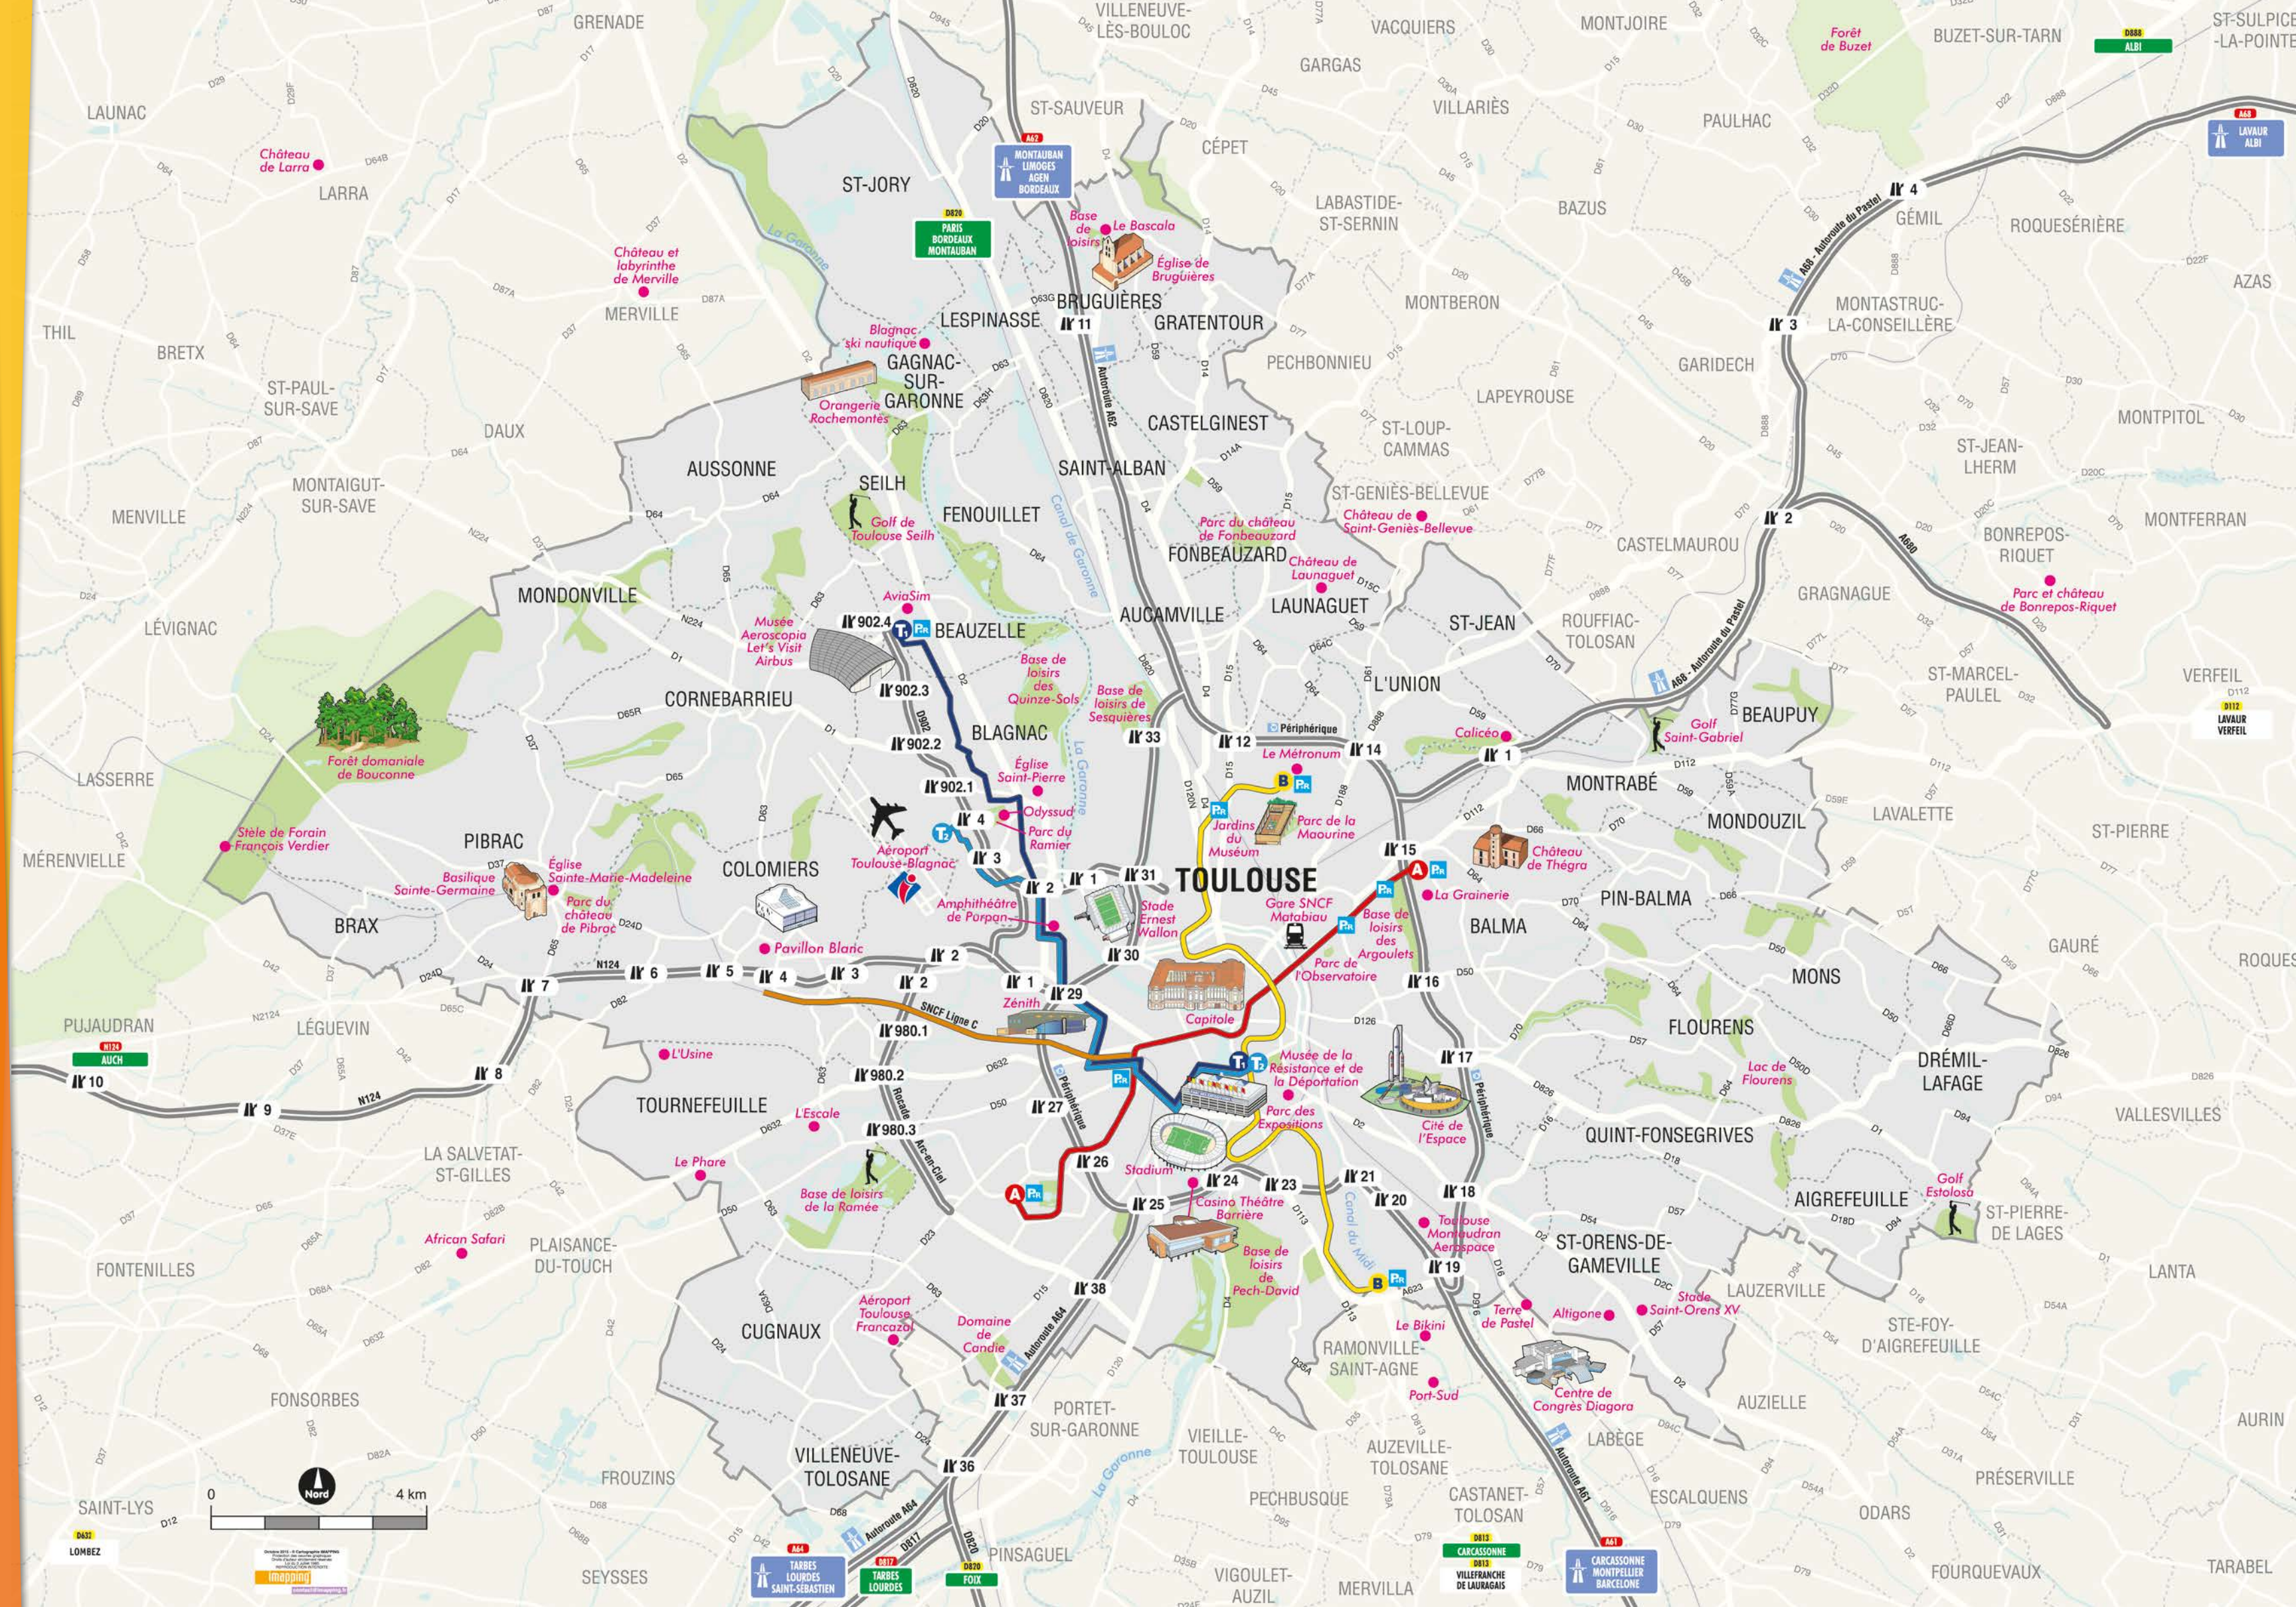

Principales rues du centre-ville / Main streets in the city centre - Principales calles del centro

Table listing street names and their corresponding grid coordinates (e.g., ALSACE-LORRAINE (Rue d') F3 - F5, MARQUETTE (Boulevard de la) A2 à D1).

Accès aux lieux importants / Access to the significant places - Acceso a los lugares importantes

- List of important locations with icons and grid coordinates: Donjon du Capitole F4, Le Capitole F4, Église Notre-Dame-du-Taur E-F4, Basilique Saint-Sernin E3, etc.

Text in French and Spanish providing information about the map's accuracy and data sources.

Office de tourisme de Toulouse Métropole information including contact details, hours of operation, and accessibility services.

Accessibility information featuring a wheelchair icon, the text 'Et si Internet facilitait vos déplacements?', and 'CALCULATEUR D'ITINÉRAIRE ADAPTÉ'.

Plan de Toulouse Métropole

Toulouse metropolis map • Mapa de la conurbación de Toulouse